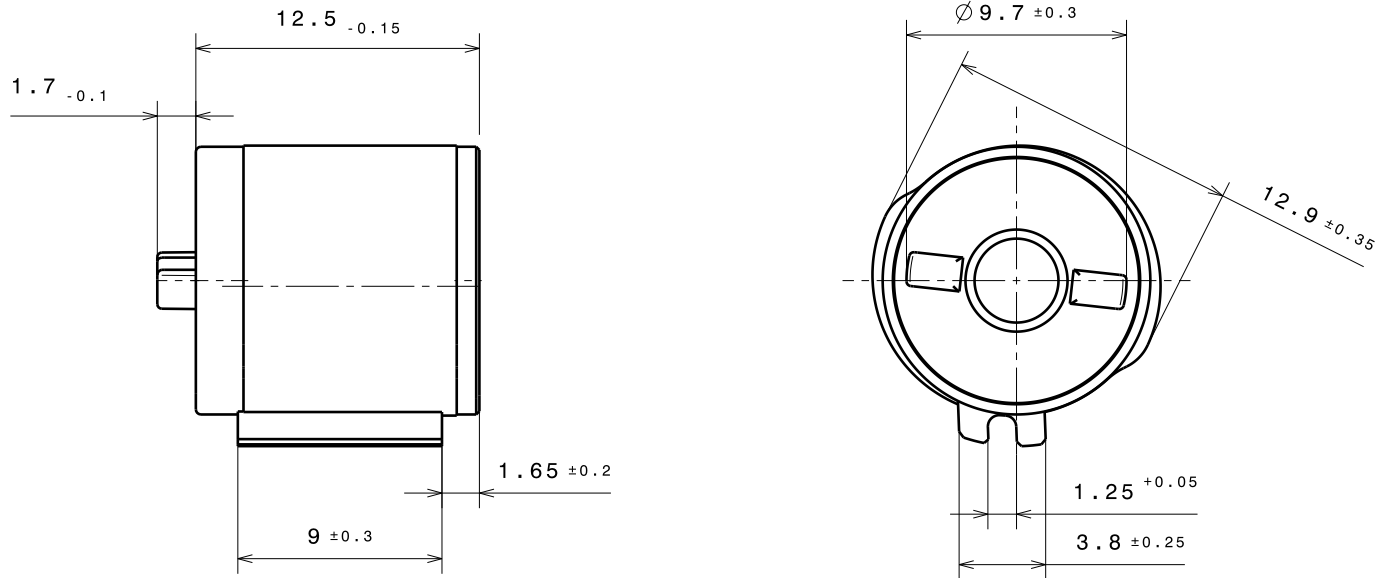

TECHNICAL DATA FOR REFERENCE ONLY!!

Torque at 23°C and 20 rpm.

5.5 ± 0.5 Ncm

12.5 mm HINGE DAMPER
 1.7 mm RIB

30525

PART NO. 30525-9-0X-00x