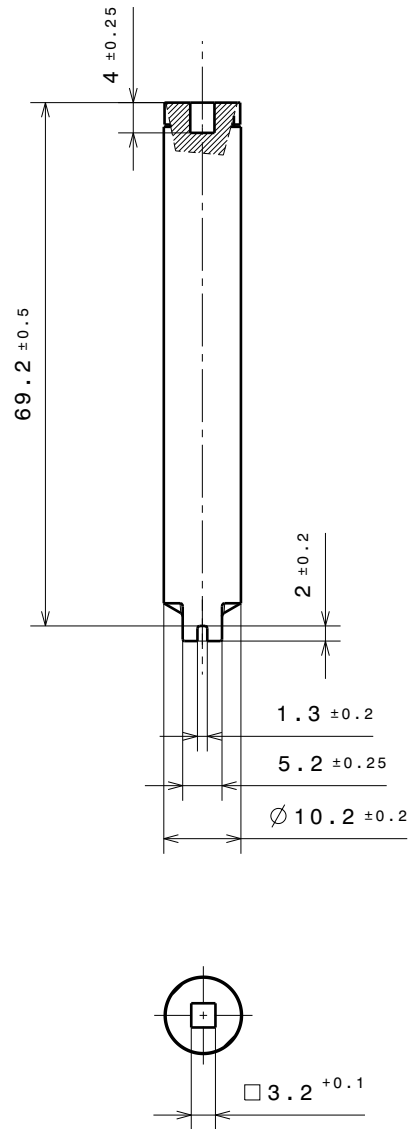

TECHNICAL DATA FOR REFERENCE ONLY!!

Torque at RT and 20 rpm.
 8.00 ± 1.50 Ncm

69 mm Hinge Damper
30237
 PART NO. 30237-9-0X-02X