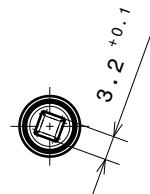

TECHNICAL DATA FOR REFERENCE ONLY!!

Torque at RT and 20 rpm.	Torque ID
4.30 ± 0.80 Ncm	Grey
2.20 ± 0.60 Ncm	Nature

52 mm HINGE DAMPER

50088

PART NO. 50088-9-0X-02X