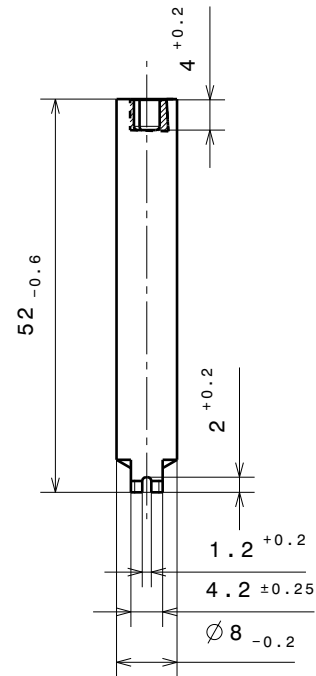

TECHNICAL DATA FOR REFERENCE ONLY!!

Torque at RT and 20 rpm.	Torque ID
4.30 ± 0.80 Ncm	Grey
2.20 ± 0.60 Ncm	Nature

52 mm HINGE DAMPER

50088

PART NO. 50088-9-0X-02X